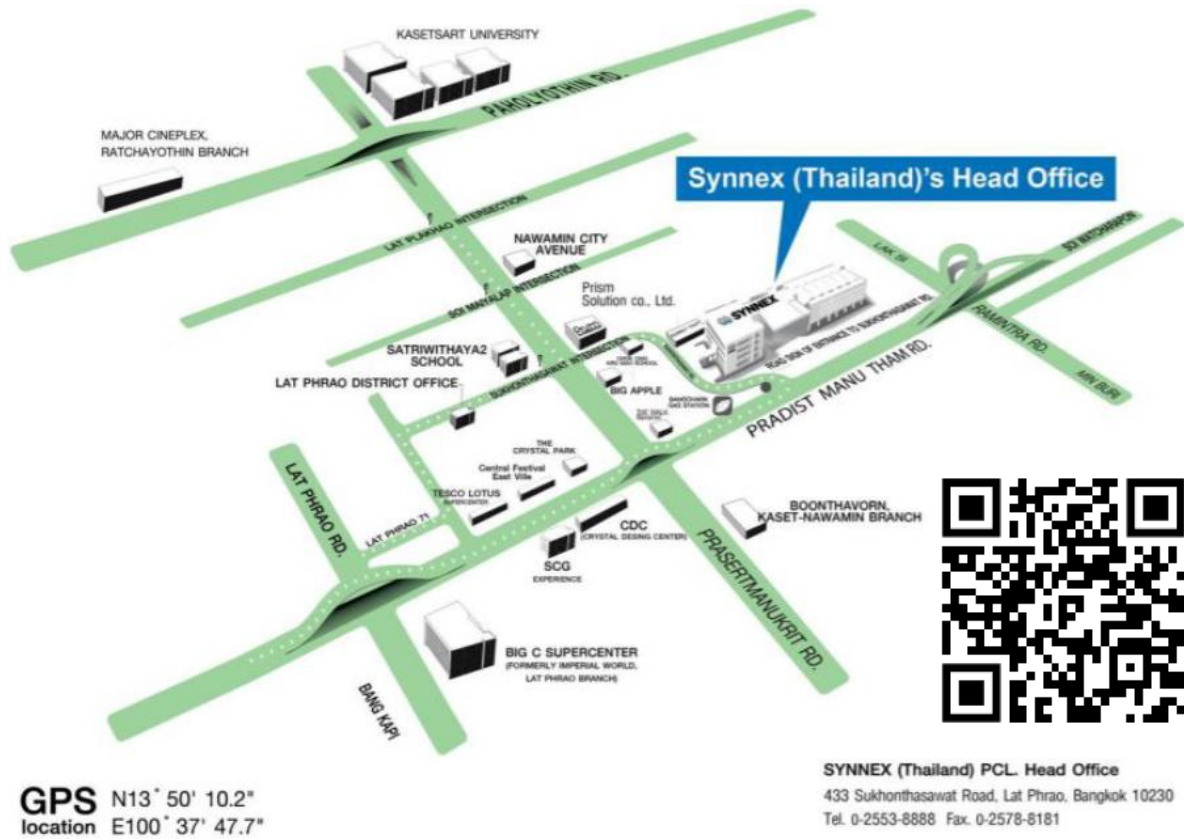

-Translation-

A map of the meeting venue

### Meeting Venue

Mongkolsuthree Auditorium, 4<sup>th</sup> Floor, Synnex (Thailand) Public Company Limited, Head Office,  
No. 433 Sukhonthasawat Road, Lat Phrao Sub-district, Lat Phrao District, Bangkok 10230.

### Bus

1. Routes that pass in front of the Company – Route 156 and 176
2. Routes that pass Liap Thang Duan Road, Rama IX – Ram Intra – PorOr 26 Kor