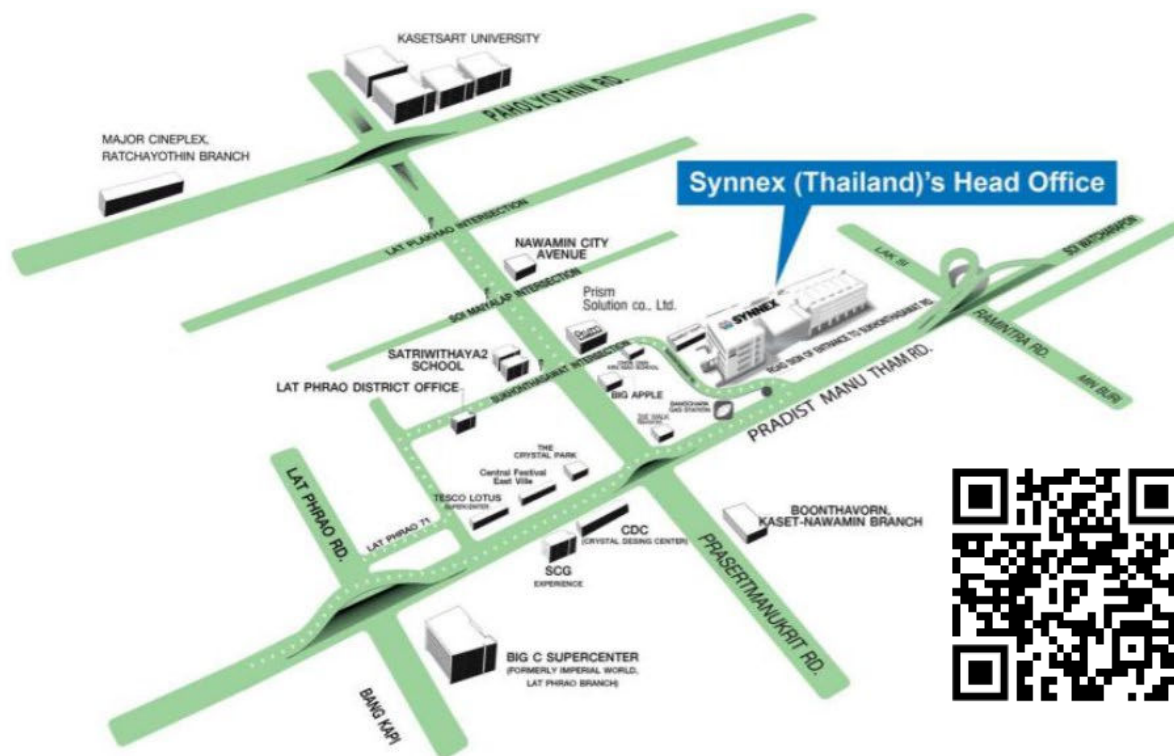

A map of the meeting venue

GPS N13° 50' 10.2"
location E100° 37' 47.7"

SYNNEX (Thailand) PCL. Head Office
433 Sukhonhasawat Road, Lat Phrao, Bangkok 10230
Tel. 0-2553-8888 Fax. 0-2578-8181

Meeting Venue

Mongkolsuthree Auditorium, 4th Floor, Synnex (Thailand) Public Company Limited, Head Office,
No. 433 Sukhonhasawat Road, Lat Phrao Sub-district, Lat Phrao District, Bangkok 10230.

Bus

1. Routes that pass in front of the Company – Route 156 and 176
2. Routes that pass Liap Thang Duan Road, Rama IX – Ram Intra – PorOr 26 Kor